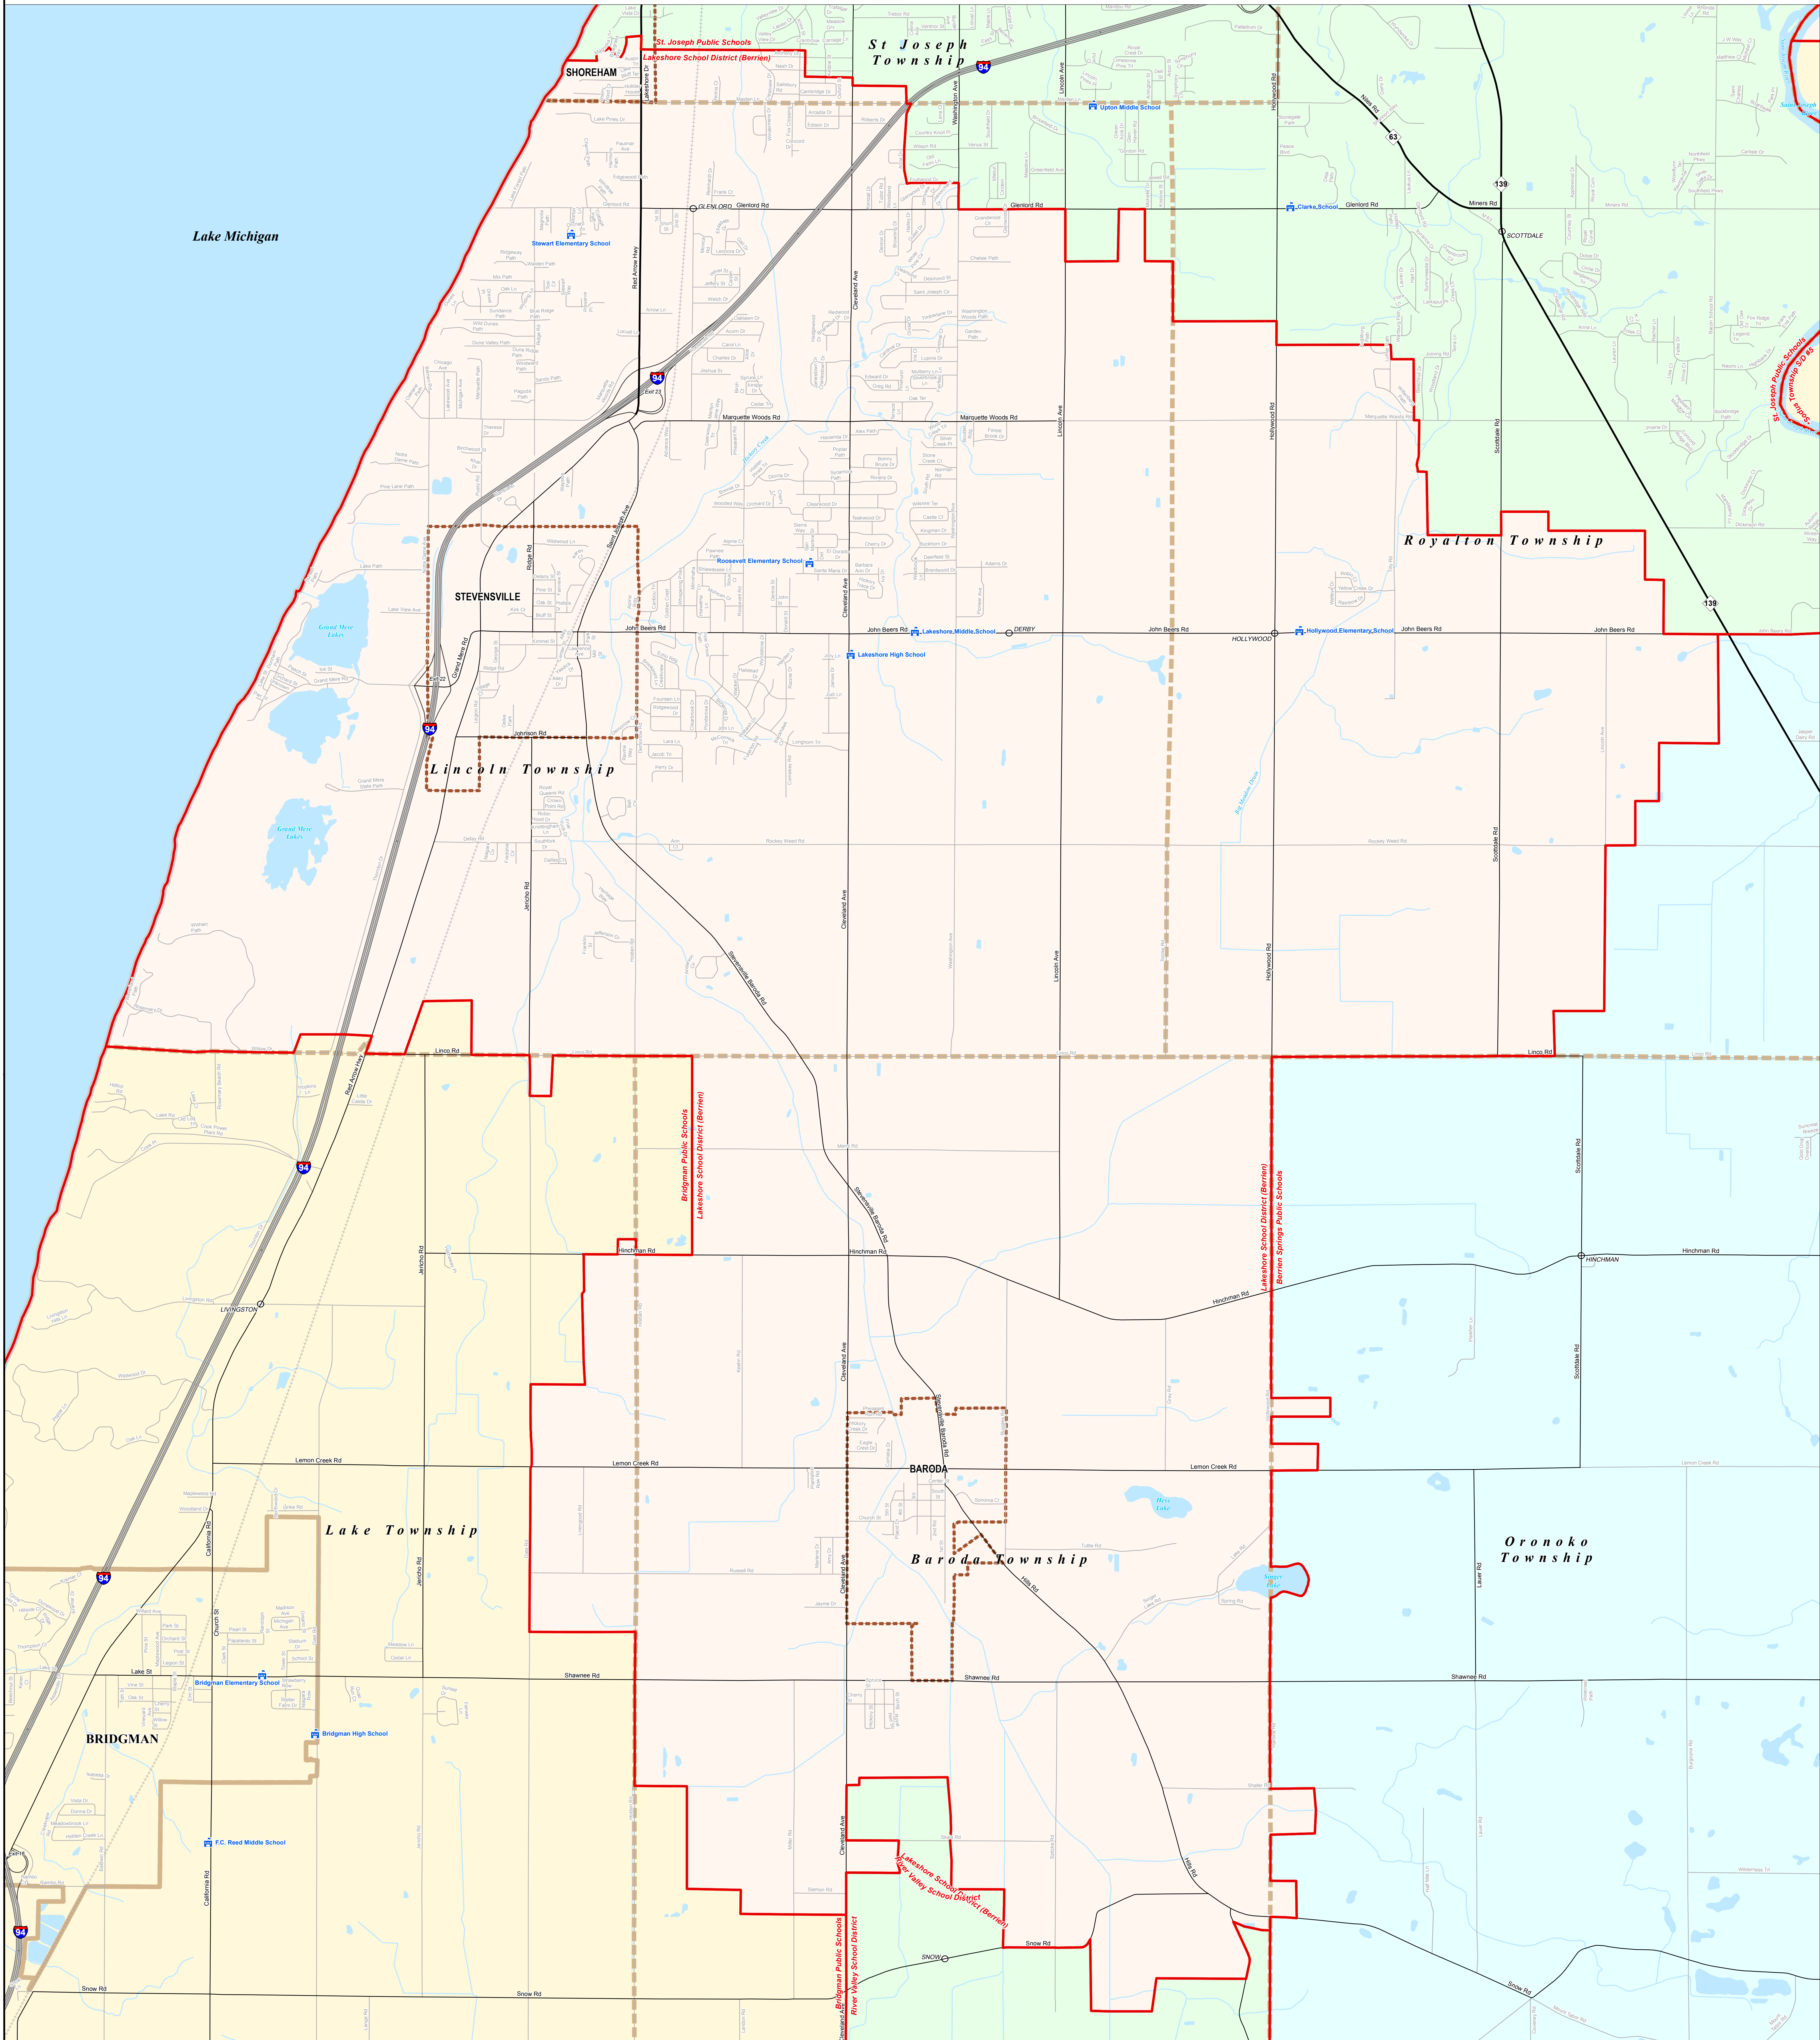

LAKESHORE SCHOOL DISTRICT (BERRIEN)

Berrien RESA

*Note: Non K-12 School Districts identified with Asterisk (*) in Name

11/14/13

Legend	
School District	Unincorporated Place
County	School
City	Water Feature
Township	Freeway
Village	Highway
Census Designated Place	Primary Road
	Local Road
	Railroad
	River, Stream, or Drain

Source: Michigan Geographic Framework, v13a